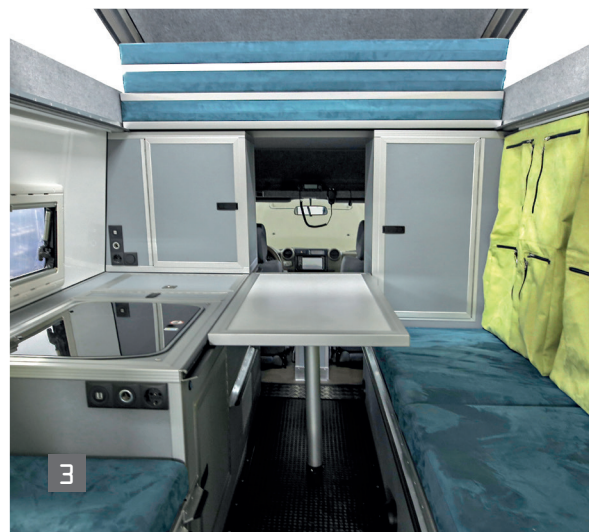

Tom's World Cruiser

Tom's 
Welt • Reise • Fahrzeuge

1 Bright, airy interior with plenty of space for sleeping, cooking and living. **2** View from the cockpit with mobile shower cabin at the rear. **3** Storage and seating solutions with adjustable table. Lots of space for clothes, towels and similar lightweight items is available in the hanging bags. The sitting area can be converted into a bed in just a few easy steps. **4** Spacious double bed in the pop-up roof, boat roof hatch on request. **5** In case of bad weather the roof can stay closed and the bed arranged below! **6** Comfortably equipped with a portable toilet, a sink-cooker combination made of stainless steel, and an integrated 40-litre refrigerator.

Tom's World Cruiser 2

FEATURES

Seats | 2

Dimensions (mm) | L: 5800 W: 1950 H: 2550

Empty weight / payload | 2800 kg / 4000 kg

Drive F/D | 272 HP / 131-190 HP

Maximum altitude F/D | >6000 m / >5500 m

Fuel tank capacity | 180-330 l

Gas / Cooker | ● / ●

Fridge | ● (40 l compressor box)

Fording depth | ● (with snorkel 150 cm)

Tom's WorldCruiser 2: Our custom rear extension turns Tom's WorldCruiser 2 into a surprisingly spacious vehicle. The personalised interior with kitchenette, cupboards, hanging bags, hot water boiler, water filter system, auxiliary heating, integrated Porta-Potti toilet as well as a warm shower leaves nothing to be desired. The power supply for the vehicle and the living area is provided by reliable solar panels. The energy management system allows for complete self-sufficiency and transforms the vehicle into a capable off-road expedition vehicle. Further details: www.toms-fahrzeugtechnik.com